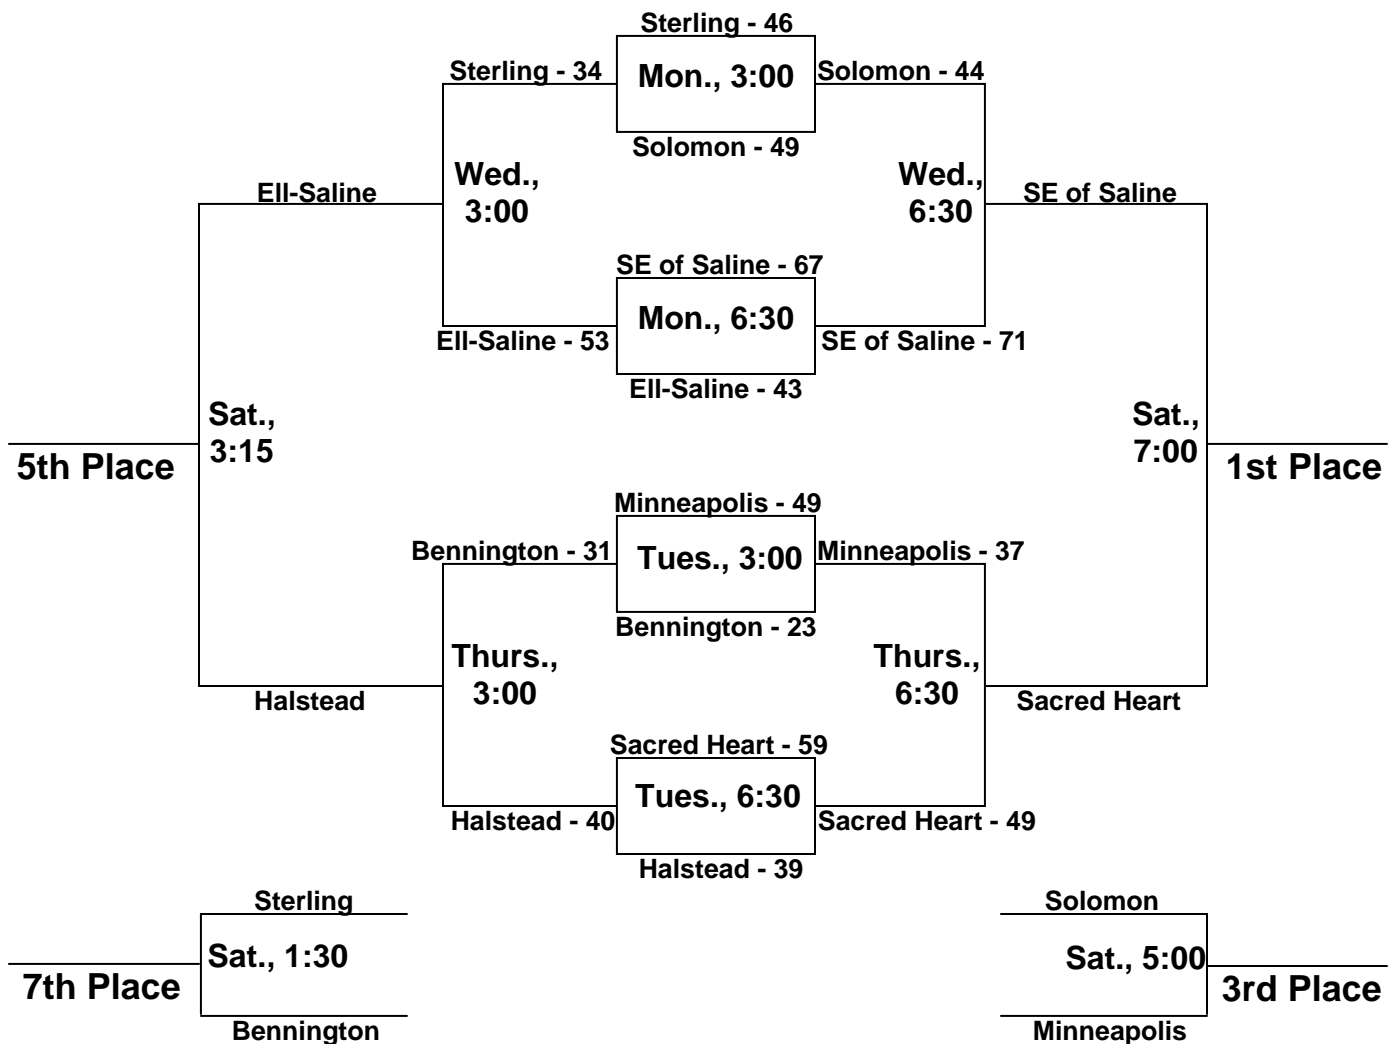

# Lady Cards @ Sacred Heart's Blue & Gold Classic Tournament

December 3-8, 2007

TEAMS ON TOP OF EACH BRACKET WEAR WHITE